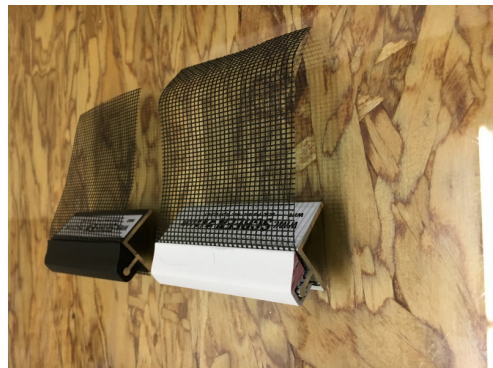

### New Stock Product SCREENEZE!

We now stock the SCREENEZE product in White & Bronze/Black. SCREENEZE is easy to install and can be used with up to 150 sft. panels. Let us know if you would like more information.